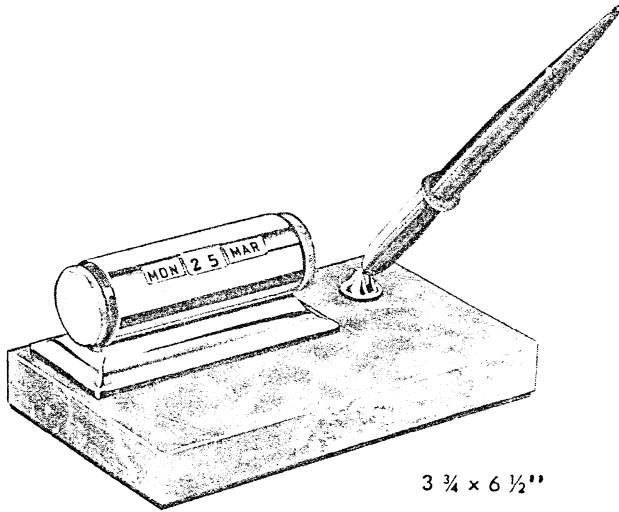

SHEAFFER'S NEW DESK SET LINE

3 ¾ x 6 ½"

3501G
BRAZILIAN ONYX
With 121SKD White Dot Pen $35.00
With 5SKD Pen, pencil or ballpoint 27.50
(Includes No. 586 Perpetual Calendar)